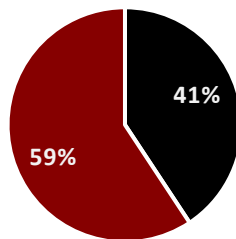

Facts & Figures

Student Profile (headcount)

Gender

Gender	2017/18		2016/17		2015/16		2014/15		2013/14	
	UG	PG	UG	PG	UG	PG	UG	PG	UG	PG
Male	3375	1166	3578	1158	3541	1087	3482	1213	3469	1167
Female	5078	1537	5039	1494	4699	1301	4625	1446	4560	1450
TOTAL	8453	2703	8617	2652	8240	2388	8107	2659	8029	2617

UG: Undergraduate. PG: Postgraduate.

2017/18

■ Male
■ Female

2016/17

■ Male
■ Female

2015/16

■ Male
■ Female

2014/15