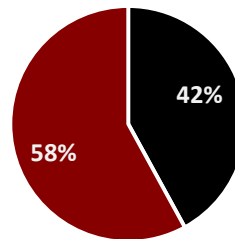

Facts & Figures

Student Profile (headcount)

Gender

Gender	2017/18		2016/17		2015/16		2014/15		2013/14	
	UG	PG	UG	PG	UG	PG	UG	PG	UG	PG
Male	3375	1166	3578	1158	3541	1087	3482	1213	3469	1167
Female	5078	1537	5039	1494	4699	1301	4625	1446	4560	1450
TOTAL	8453	2703	8617	2652	8240	2388	8107	2659	8029	2617

UG: Undergraduate. PG: Postgraduate.

2017/18

■ Male
■ Female

2016/17

■ Male
■ Female

2015/16

■ Male
■ Female

2014/15