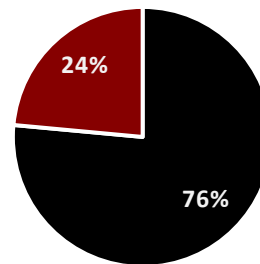

Facts & Figures

Student Numbers (headcount)

Level of Study

Level of Study	2017/18	2016/17	2015/16	2014/15	2013/14
Undergraduates	8454	8617	8240	8107	8029
Postgraduates	2702	2652	2388	2659	2617
TOTAL	11156	11269	10628	10766	10646

2017/18

■ Undergraduates
■ Postgraduates

2016/17

■ Undergraduates
■ Postgraduates

2015/16

■ Undergraduates
■ Postgraduates

2014/15

■ Undergraduates
■ Postgraduates