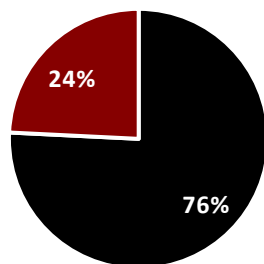

Facts & Figures

Student Numbers (headcount)

Level of Study

Level of Study	2017/18	2016/17	2015/16	2014/15	2013/14
Undergraduates	8454	8617	8240	8107	8029
Postgraduates	2702	2652	2388	2659	2617
TOTAL	11156	11269	10628	10766	10646

2017/18

■ Undergraduates
■ Postgraduates

2016/17

■ Undergraduates
■ Postgraduates

2015/16

■ Undergraduates
■ Postgraduates

2014/15

■ Undergraduates
■ Postgraduates