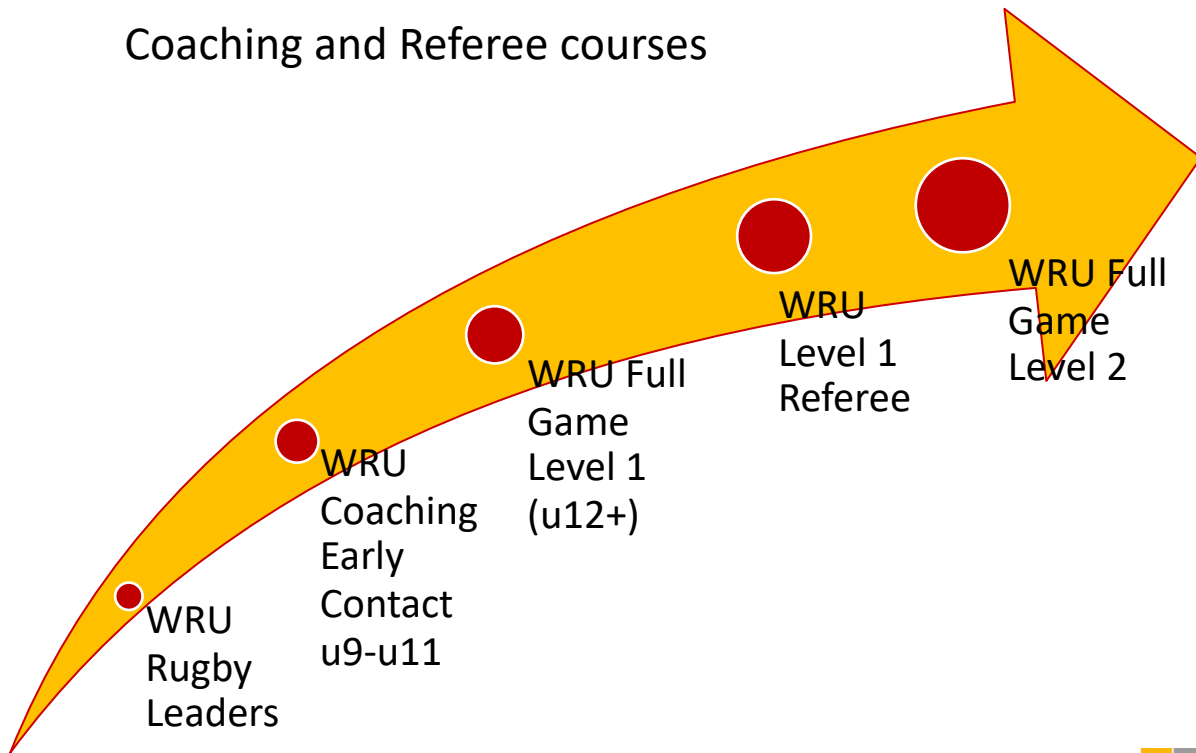

## Coaching and Referee courses

Here at Bangor University, we provide all students an opportunity to gain valuable experience coaching within the community. To provide you with the knowledge and confidence we will support you through the WRU coaching and refereeing courses whilst you study at Bangor. Below we have listed when you would complete the courses in order to progress onto the next.

Year 1 – Rugby Leaders and Coaching early contact

Year 2 – Full Game Level 1 and Referee Level 1

Year 3 - Full Game level 2

Experience will be gained by leading coaching sessions in the local schools with other students and progressing onto coaching at Bangor RFC or your own rugby club.