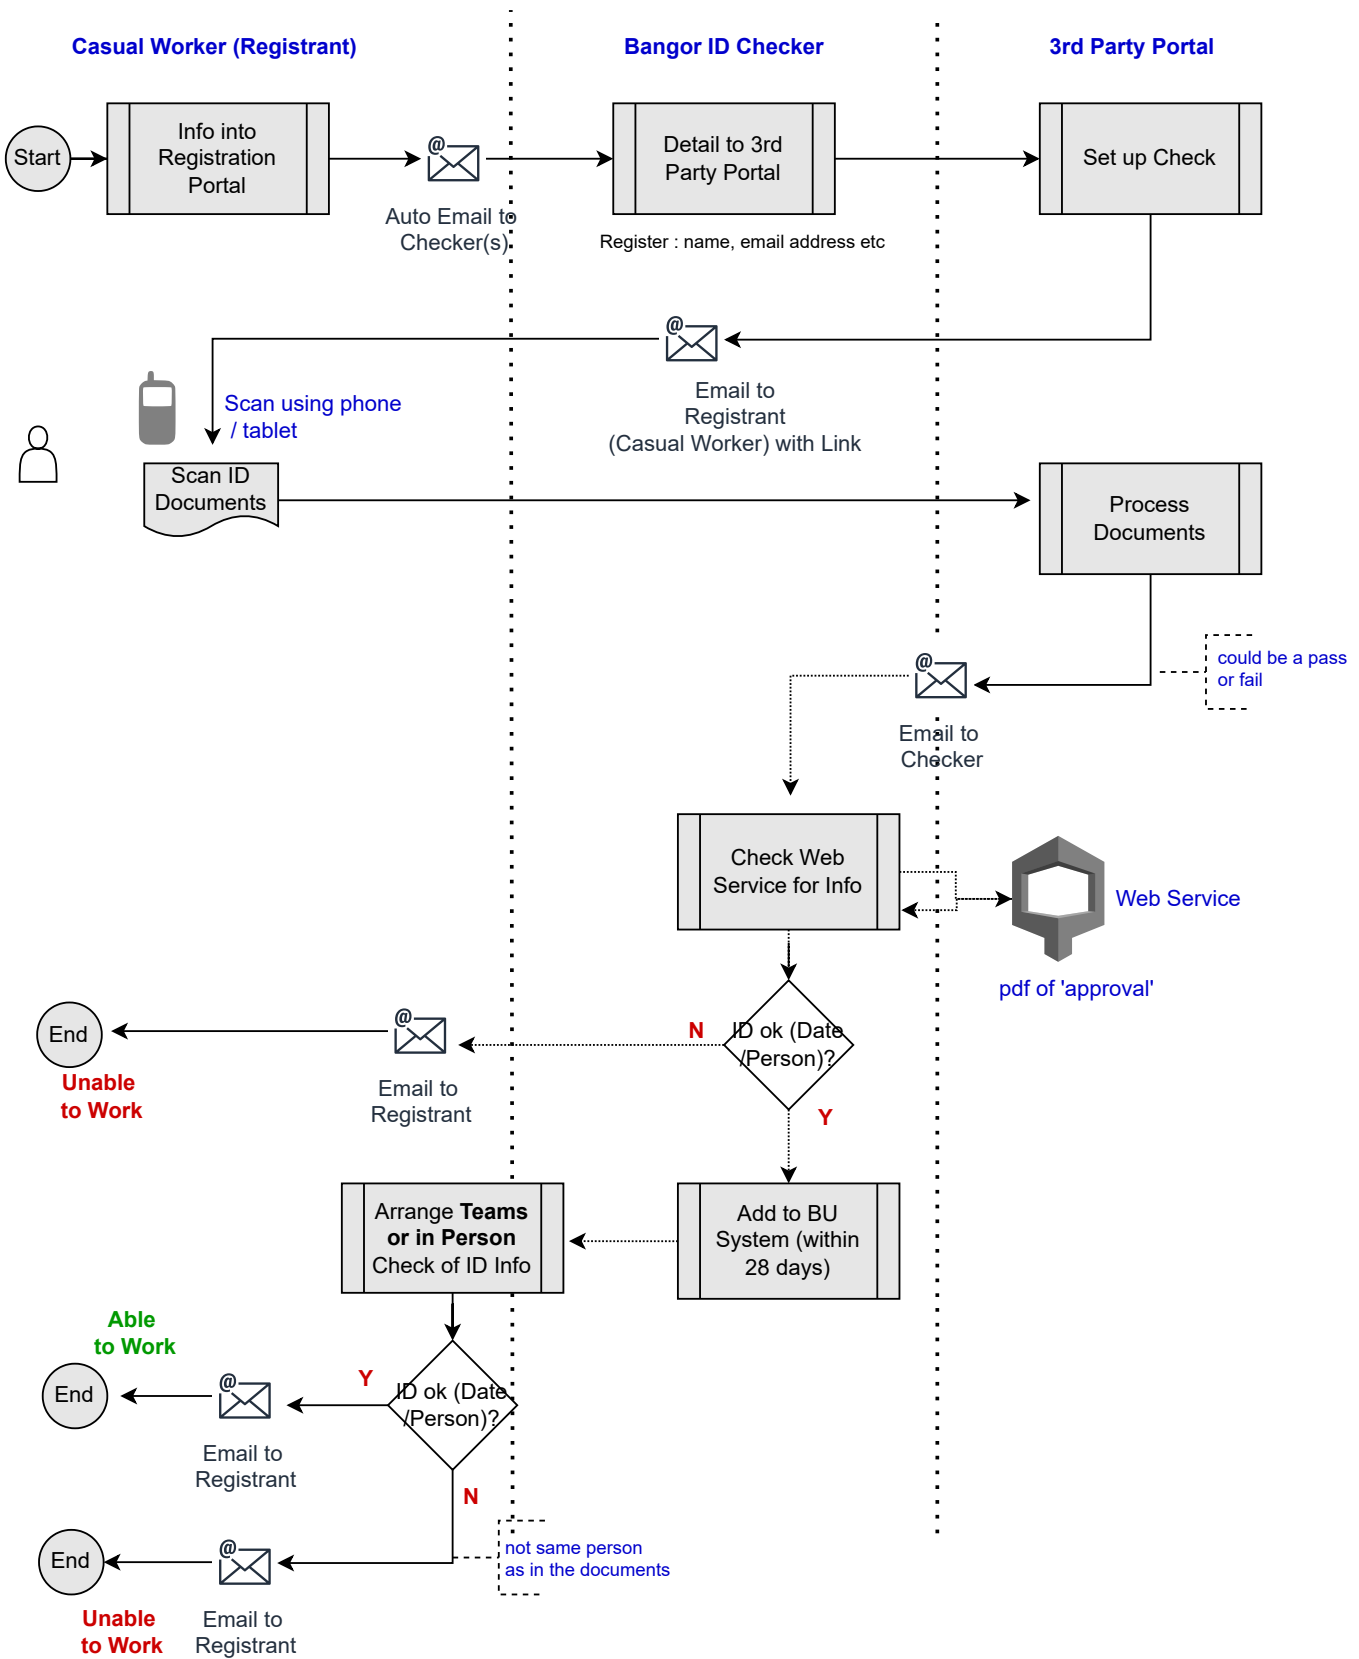

CW Processes - New Registration [UK and Irish Nationals with in date passport / ID card]

CW Processes - New Registration [UK and Irish Nationals with no passport]

New Registration Process (October 1st 2022) : non UK and Irish Nationals